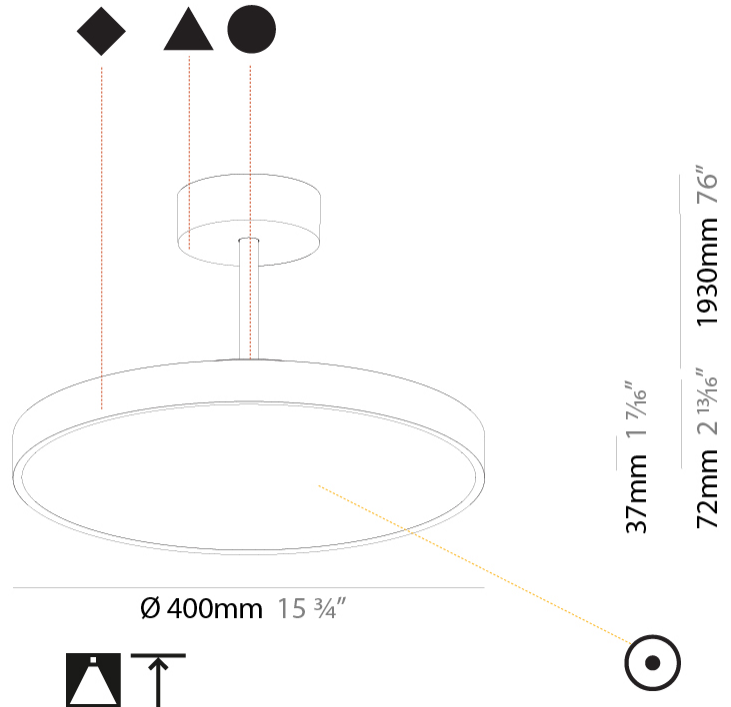

GENERAL

Series: Sign Diva Tube
Subseries: Sign Diva Tube
Brand: Prolicht
Division: Architectural
Mounting Type: Suspension
Mounting Location: Ceiling
Subcategory: Pendant

PHYSICAL

Shape: Round
Diameter (mm): 400
Diameter (in): 15 3/4
Height (mm): 72
Height (in): 2 13/16
Max. Overall Height (mm): 2002
Max. Overall Height (in): 78 13/16
Light Distribution: Direct
Weight (kg): 2.888
Weight (lbs): 6.366
Diffuser: PMMA - Opal / Micro-Prism / Sparkling Secret / Vintage Industrial
Fixture Finish: SSR / BKV / CWI / CRY / HAB / UFT / ITA / RUA / FTG / MYG / LOD / PUS / FRO / FUP / KIA / POP / BLS / SPG / MEY / GOH / GUM / CHC / COM / ABZ / JAG / OBR / MOS / ROR
Fixture Material: Extruded Aluminum / Steel

ELECTRICAL

Lamp Type: LED (Zhaga Standard)
Input Wattage (W): 17
Total Output Wattage (W): 16
Dimming: Tri-Mode (Non-Dimming and Phase Dimming (120Vac only) and 0-10V Dimming)
Driver Included: Yes
Driver Location: Integrated
Driver Type: Constant Current - Universal
Driver Class: Class 2
Input Voltage (V): 120 - 277
Constant Current (MA): 500

LED

Color Temperature (*K): 2700 / 3000 / 3500 / 4000
Max. Delivered Lumen (lm): 1807 / 1943 / 1951 / 1991
Nominal Lumen (lm): 2250 / 2450 / 2430 / 2480
CRI: >90 CRI
Lamp Life (hrs): 50000

OPTICAL

RATINGS AND CERTIFICATIONS

Certified By: Certified for North American Standards
IP rating: IP20